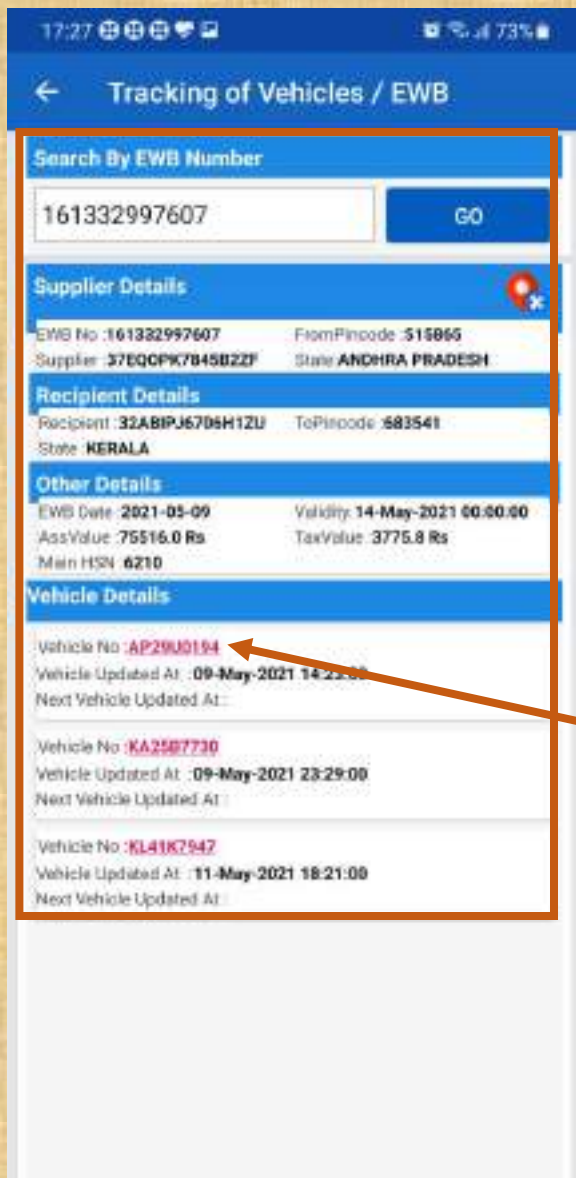

1. REAL TIME TRACKING OF EWB & VEHICLE

Clicking on vehicle number from the vehicle list of the given EWB, the vehicle number, time during which that vehicle was carrying this EWB are picked up and tracking details are shown in next screen