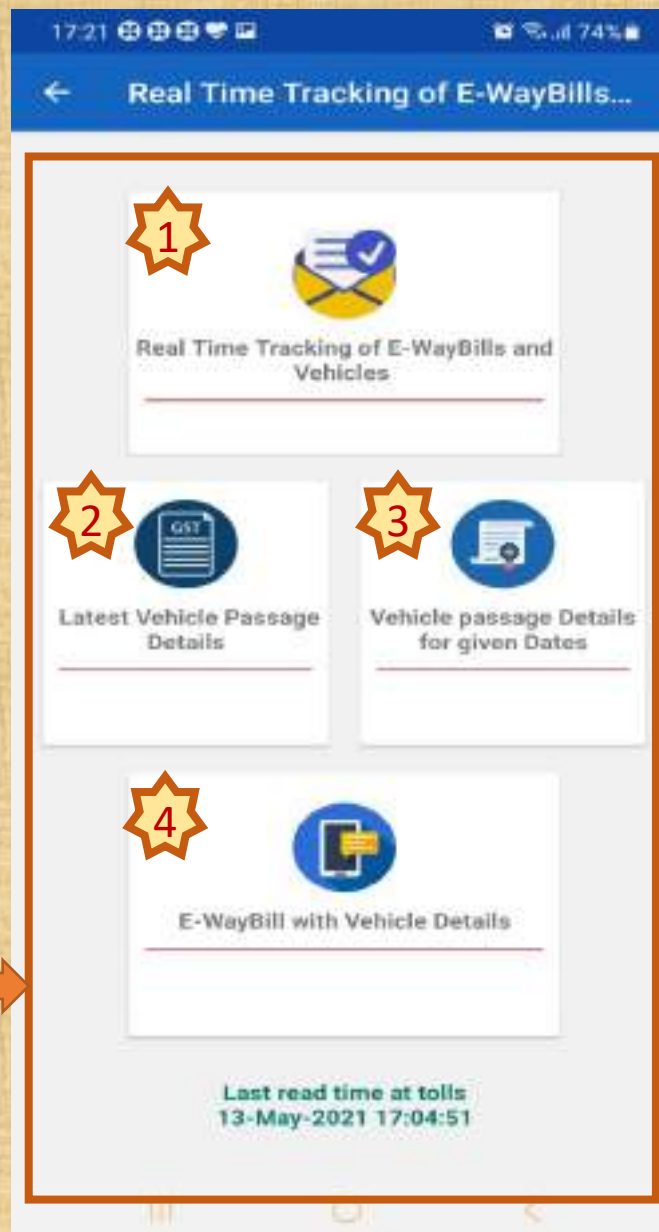

# E WAY BILL AND VEHICLE TRACKING MODULE

E Way Bill Officers' Mobile Application

# MODULE FOR EWB & VEHICLE TRACKING

Additional features are added to the same application that is currently being used by the officers. The officers have to download the latest apk to get these features

Features related to EWB and Vehicle tracking are available under this Icon

- Currently four features are available
1. Vehicles passing through selected toll plazas, direction and time can be tracked in near real time
  2. Information on last 10 times a given vehicle passing through some toll plazas
  3. E Way Bills carried by a vehicle and its passage details at toll plazas for given period of time
  4. EWB, Vehicle details and their passage details for given EWB no.