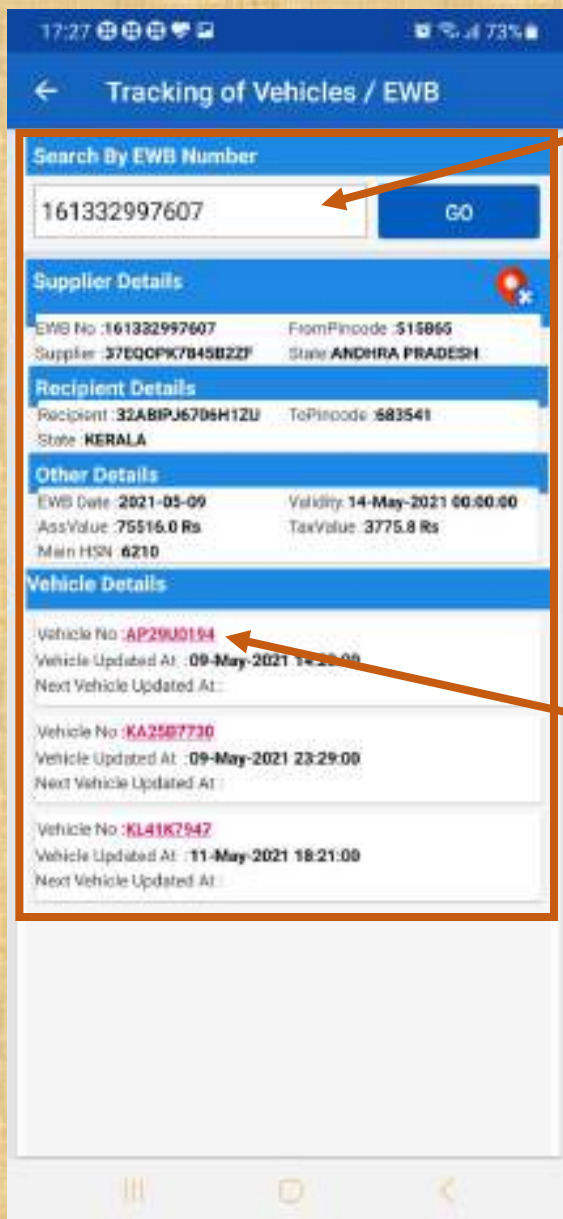

4. EWB WITH VEHICLE DETAILS

For the given EWB no, clicking on 'Go' button shows the basic details of the EWB and vehicle details. Clicking on the map icon, from and to locations as mentioned in the EWB are shown on the map .

Clicking on vehicle number from the vehicle list of the given EWB, the vehicle number, time during which that vehicle was carrying this EWB are picked up and tracking details are shown as shown earlier.