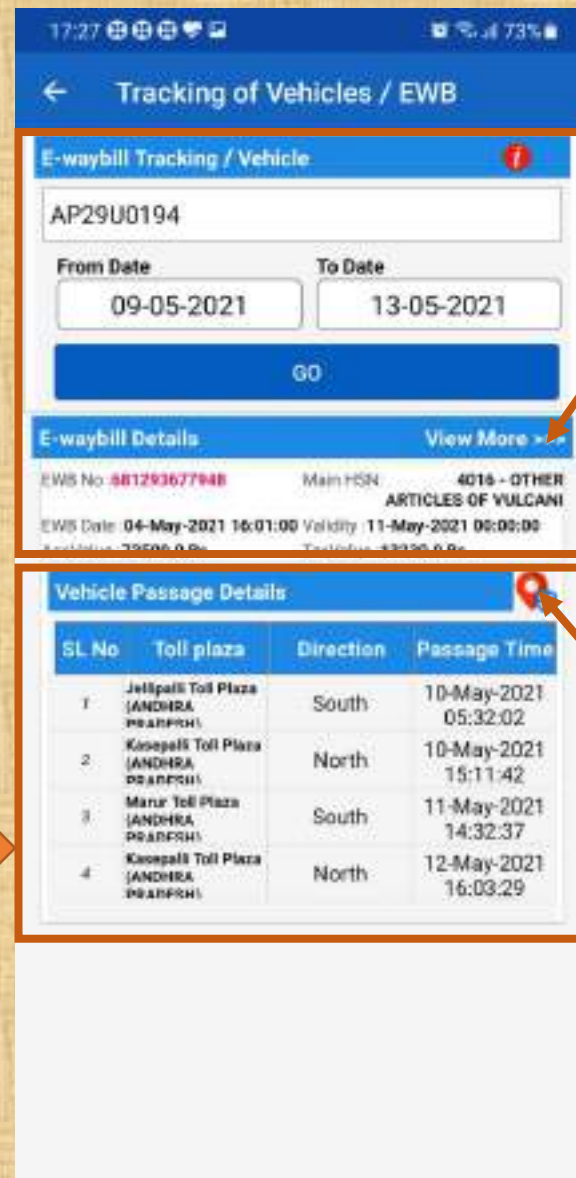

Vehicle number, from date and to dates are automatically picked up and vehicle movement during this period as well as other EWBs carried by this vehicle during this period are shown.

Clicking on 'View More >>>' shows rest of the EWBs carried by this vehicle at the same time

Clicking on the map icon, shows the details of the vehicle passing through different toll plazas on the map as shown in next slide