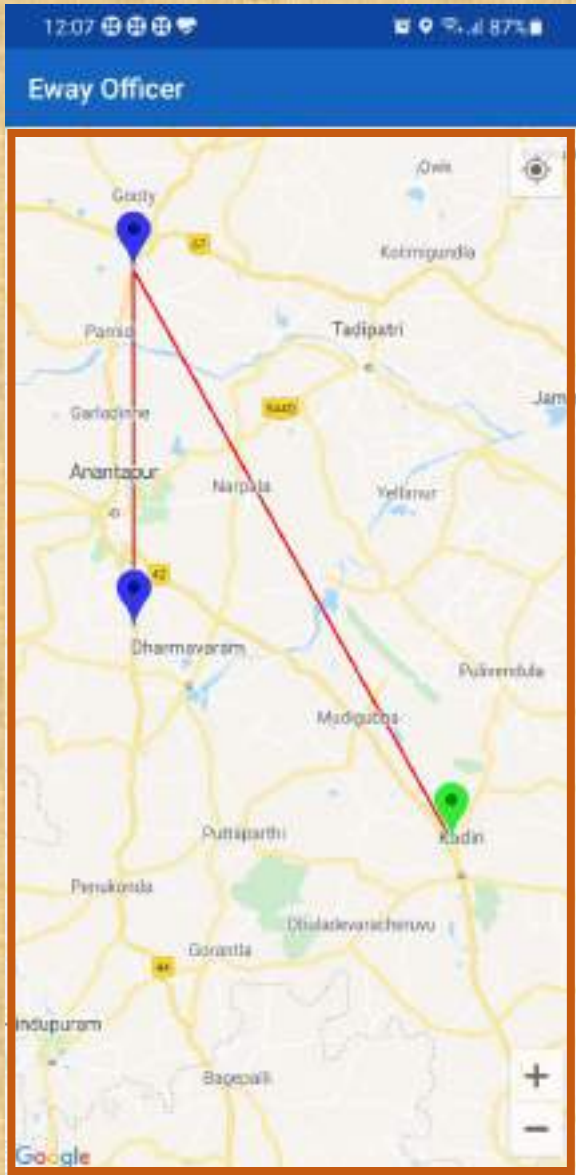

# 1. REAL TIME TRACKING OF EWB & VEHICLE

Clicking on the EWB no. as shown in previous slide, shows the basic details of the EWB and its vehicle details. Clicking on the map icon, from and to locations as mentioned in the EWB are shown on the map

Clicking on the map icon shows the from and to locations as per EWB. Click back button to go back to earlier screen

# 1. REAL TIME TRACKING OF EWB & VEHICLE

Clicking on vehicle number from the vehicle list of the given EWB, the vehicle number, time during which that vehicle was carrying this EWB are picked up and tracking details are shown in next screen

# 1. REAL TIME TRACKING OF EWB & VEHICLE

Map shows the locations of the toll plazas through which the vehicle has passed during the specified period.