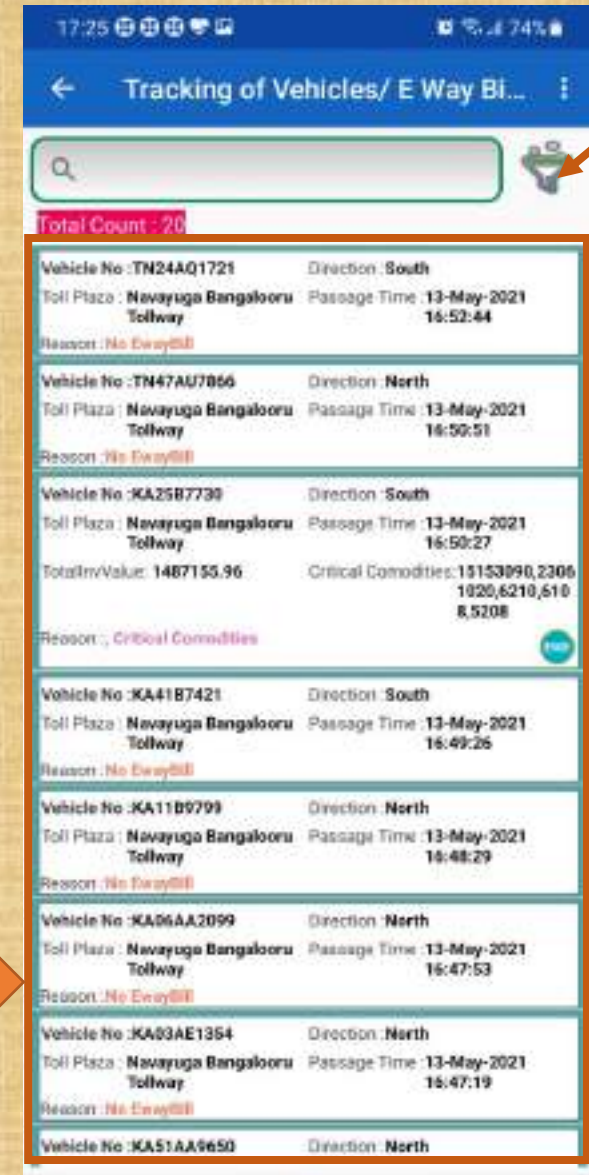

Filter option

The list shows the vehicles passing through the selected toll plazas. The EWBs having assessable amount greater than certain amount are considered. If no EWBs are found for a vehicle, that is indicated as 'No EwayBill'. If EWB found, it is indicated as either carrying critical commodity or having watch listed GSTIN or watch listed vehicle number. This list can be filtered based on these criteria using the filter options in the top right corner.