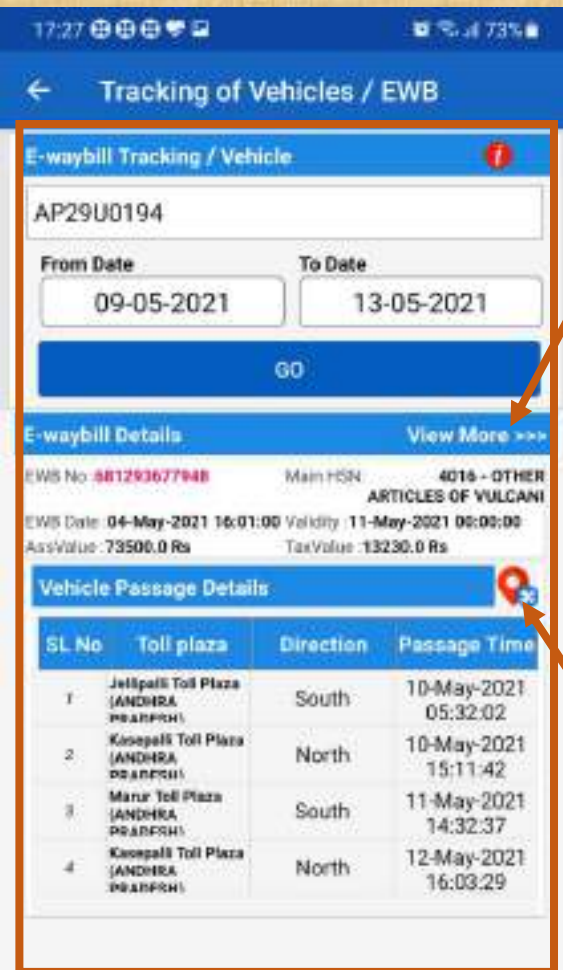

3. VEHICLE PASSAGE DETAILS FOR GIVEN DATES

For the given vehicle number, from date and to dates the EWBs carried by this vehicle and the passage details at toll plazas are shown.

Clicking on 'View More >>>' shows rest of the EWBs carried by this vehicle at the same time

Clicking on the map icon, shows the details of the vehicle passing through different toll plazas on the map as shown in next slide